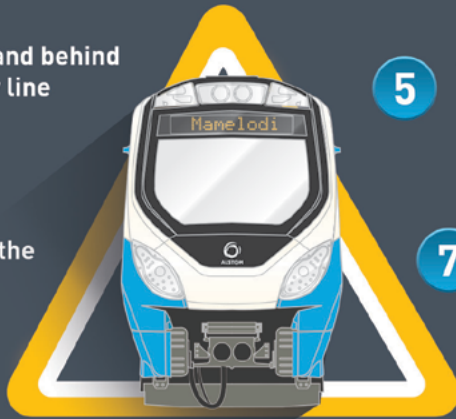

# Be Safe

**1** Keep the station and train clean

**2** Train will not move with train doors open

**3** Do not get off a moving train

**4** Always stand behind the yellow line

**5** Always use the foot bridge to cross railway lines

**6** Do not cross the railway line

**7** Report vandalism and crime on trains and stations

**8** Train surfing / Sparapara is not allowed

**9** Train doors must be closed when a train is in motion

**Toll free: 0800 12 70 70**